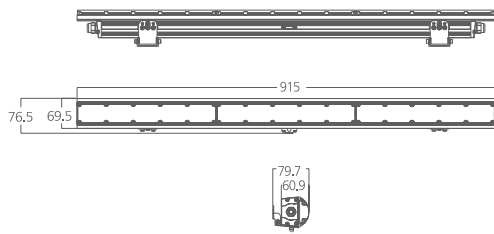

# Wall Washer GRAFY

**DMX 512** **RDM** **IP66**  
OUTDOOR RATED

silver

**353 122**  
LED Power **60 W** ColourTemp **RGB** Luminous **2053 lm**

**353 123**  
LED Power **60 W** ColourTemp **RGBW** Luminous **2258 lm**

**353 124**  
LED Power **60 W** ColourTemp **RGBW** Luminous **3334 lm**

## LIGHT DISTRIBUTION

15° (10°-25°-30°-60°-15°x30°-60°x15°)

15° (25°-30°-60°-15°x30°-60°x15°)

15° (10°-25°-30°-60°-15°x30°-60°x15°)