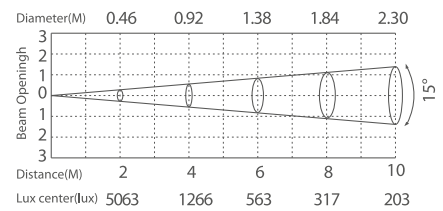

# Wall Washer GRAFY

**DMX 512** **RDM** **IP66**  
OUTDOOR RATED

silver

**353 122**  
LED Power **60 W** ColourTemp **RGB** Luminous **2053 lm**

**353 123**  
LED Power **60 W** ColourTemp **RGBW** Luminous **2258 lm**

**353 124**  
LED Power **60 W** ColourTemp **RGBW** Luminous **3334 lm**

## LIGHT DISTRIBUTION

15° (10°-25°-30°-60°-15°x30°-60°x15°)

15° (25°-30°-60°-15°x30°-60°x15°)

15° (10°-25°-30°-60°-15°x30°-60°x15°)