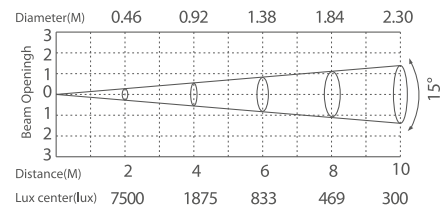

# Wall Washer GRAFY

**DMX 512** **RDM** **IP66**  
OUTDOOR RATED

silver

**353 122**  
LED Power **60 W** ColourTemp **RGB** Luminous **2053 lm**

**353 123**  
LED Power **60 W** ColourTemp **RGBW** Luminous **2258 lm**

**353 124**  
LED Power **60 W** ColourTemp **RGBW** Luminous **3334 lm**

## LIGHT DISTRIBUTION

15° (10°-25°-30°-60°-15°x30°-60°x15°)

15° (25°-30°-60°-15°x30°-60°x15°)

15° (10°-25°-30°-60°-15°x30°-60°x15°)